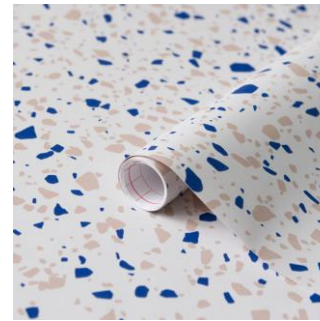

Terrazzo Blue
346-0695 (45cm x 2m)
346-8202 (67.5cm x 2m)
200-8347 (67.5cm x 15m)
Sample ref:
STONEMARBLETILE-SP-TERRAZZOBUE