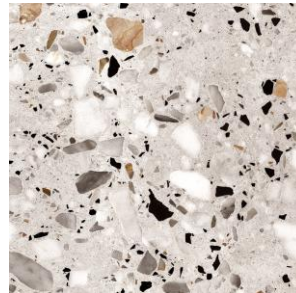

Starry Night Rose
CYWT18FM30 (30cm x 30cm)
Sample ref: Quadro15-SP-STARRYNIGHT

Stellino
CYWT34QM15 (15cm x 15cm)
Sample ref: Quadro15-SP-STELLINO

Stripes Pink
CYWT41QM15 (15cm x 15cm)
Sample ref: Quadro15-SP-STRIPESPINK

Syracuse
CYWT53QM15 (15cm x 15cm)
Sample ref: Quadro15-SP-SYRACUSE

Terrazzo Black Mix
CYWT84QM15 (15cm x 15cm)
Sample ref: Quadro15-SP-TERRAZZOBBLACK

Terrazzo Grey
CYWT82FM30 (30cm x 30cm)
Sample ref: Quadro15-SP-TERRAZZOGREY