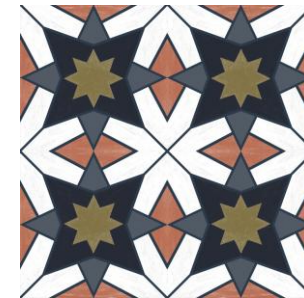

Maximus
CYWT58QM15 (15cm x 15cm)
Sample ref: Quadro15-SP-MAXIMUS