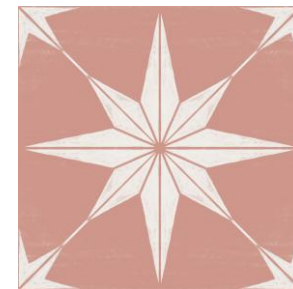

Astra Rose
CYWT73FM30 (30cm x 30cm)
Sample ref: Quadro15-SP-ASTRAROSE