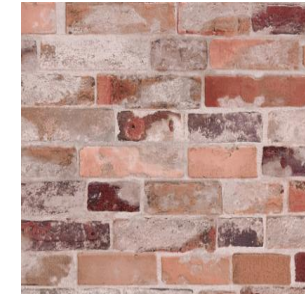

Stonewall Sand
270-1008 (67.5cm x 4m)
Sample ref:
3Dwall-sp-stonewallsand

Vintage Brick Tisa
270-1000 (67.5cm x 4m)
Sample ref:
3Dwall-sp-vintagebricktisa

Glue 750g
270-1098
(1 pot Covers 4m roll)