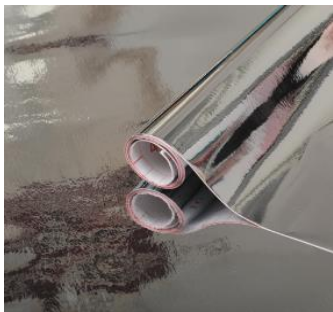

Glossy silver PREMIUM
347-0003 (45cm x 1.5m)
201-4527 (45cm x 15m)
Sample ref:
SPECIALS-SP-GLOSSYSILVER