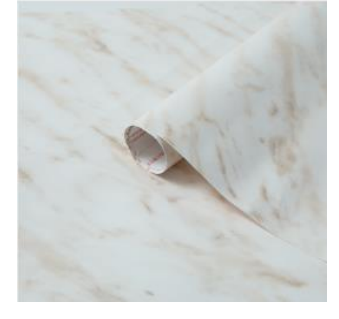

Marble Carrara Beige
200-8131 (67.5cm x 15m)
200-5358 (90cm x 15m)
Sample ref:
STONEMARBLETILE-SP-CARRARABEIGE