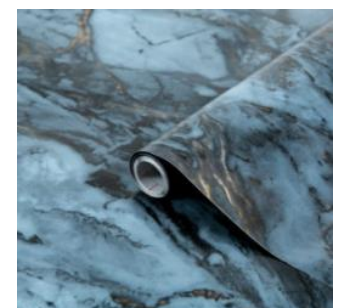

Marble Romeo Gold
346-8177 (67.5cm x 2m)
200-3248 (45cm x 15m)
200-8294 (67.5cm x 15m)
Sample ref:
STONEMARBLETILE-SP-MARBLEROMEOGOLD