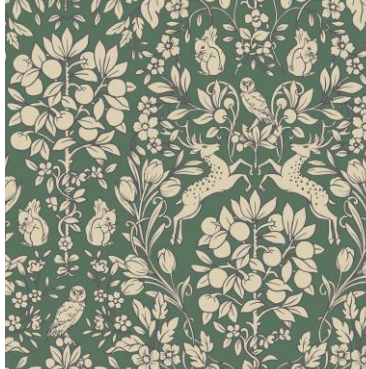

Arrowhead
NU1701 (52.07cm x 5.49m)
Sample ref: pswallpaper-ARROWHEAD

Astrilde
NUS3259 (52.07cm x 5.49m)
Sample ref: pswallpaper-ASTRILDE

Bindu Blue
SLW3701 (52.07cm x 5.49m)
Sample ref: pswallpaper-BINDUBLUE

Birch Tree
NU1650 (52.07cm x 5.49m)
Sample ref: pswallpaper-BIRCHTREE

Canopy Black
NUS3498 (52.07cm x 5.49m)
Sample ref: pswallpaper-CANOPYBLACK

Eloise Charcoal
NUS4468 (52.07cm x 5.49m)
Sample ref: pswallpaper-ELOISECHARCOAL

Enchanted Blush Pink
NUS4479 (52.07cm x 5.49m)
Sample ref: pswallpaper-ENCHANTEDBLUSH

Enchanted Emerald Green
NUS4480 (52.07cm x 5.49m)
Sample ref: pswallpaper-ENCHANTEDEMERALD

Enchanted Taupe
NUS4478 (52.07cm x 5.49m)
Sample ref: pswallpaper-ENCHANTEDTAUPE