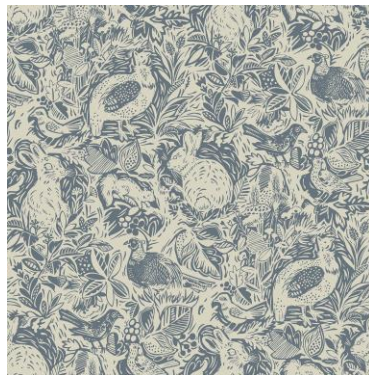

Retro Rainbow
NUS4854 (52.07cm x 5.49m)
Sample ref: pswallpaper-RETORAINBOW

Saybrook
NUS3562 (52.07cm x 5.49m)
Sample ref: pswallpaper-SAYBROOK

Seagrass Indigo
SLW3410 (52.07cm x 5.49m)
Sample ref: pswallpaper-SEAGRASSINDIGO

Seagrass Mist
SLW3707 (52.07cm x 5.49m)
Sample ref: pswallpaper-SEAGRASSMIST

Secret Black
NUS3501 (52.07cm x 5.49m)
Sample ref: pswallpaper-SECRETBLACK

Songbird Sage
NUS4470 (52.07cm x 5.49m)
Sample ref: pswallpaper-SONGBIRDSAGE

Peel & stick wallpaper collection

Sudbury
NUS3544 (52.07cm x 5.49m)
Sample ref: pswallpaper-SUDBURY

Sweet Safari Green
NUS4851 (52.07cm x 5.49m)
Sample ref: pswallpaper-SWEETSAFARIGREEN

Terrene Blue
NUS3622 (52.07cm x 5.49m)
Sample ref: pswallpaper-TERRENEBLUE