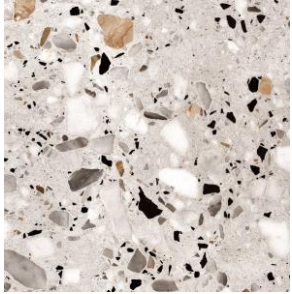

CYWT41QM15 (15cm x 15cm)
CYWT41FM30 (30cm x 30cm)
Sample ref: Quadro15-SP-STRIPESPINK

Syracuse

CYWT53QM15 (15cm x 15cm)
CYWT53FM30 (30cm x 30cm)
Sample ref: Quadro15-SP-SYRACUSE

Terrazzo Black Mix

CYWT84QM15 (15cm x 15cm)
CYWT84FM30 (30cm x 30cm)
Sample ref: Quadro15-SP-TERRAZZOBBLACK

Terrazzo Clay Pink

CYWT81QM15 (15cm x 15cm)
CYWT81FM30 (30cm x 30cm)
Sample ref: Quadro15-SP-TERRAZZOCLAY

Terrazzo Grey

CYWT82QM15 (15cm x 15cm)
CYWT82FM30 (30cm x 30cm)
Sample ref: Quadro15-SP-TERRAZZOGREY