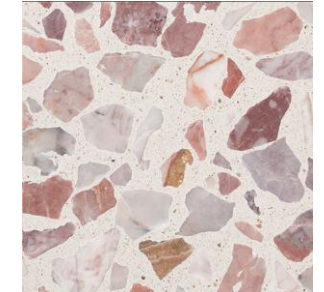

CYWT41QM15 (15cm x 15cm)
CYWT41FM30 (30cm x 30cm)
Sample ref: Quadro15-SP-STRIPESPINK

Syracuse

CYWT53QM15 (15cm x 15cm)
CYWT53FM30 (30cm x 30cm)
Sample ref: Quadro15-SP-SYRACUSE

Terrazzo Black Mix

CYWT84QM15 (15cm x 15cm)
CYWT84FM30 (30cm x 30cm)
Sample ref: Quadro15-SP-TERRAZZOBBLACK