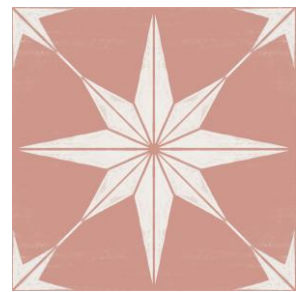

Astra Rose
CYWT73QM15 (15cm x 15cm)
CYWT73FM30 (30cm x 30cm)
Sample ref: Quadro15-SP-ASTRAROSE