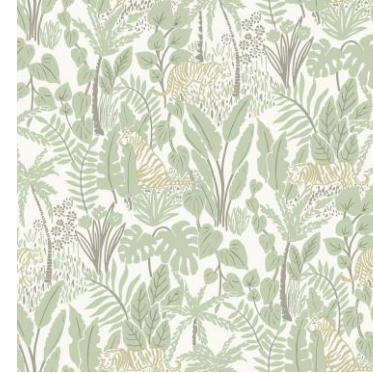

Imprint Black
NUS3500 (52.07cm x 5.49m)
Sample ref: pswallpaper-IMPRINTBLACK

Peel & stick wallpaper collection

London Brick Grey
NUS3550 (52.07cm x 5.49m)
Sample ref: pswallpaper-
GREYLONDONBRICK

Maui Blue
NUS3148 (52.07cm x 5.49m)
Sample ref: pswallpaper-MAUIBLUE

Maui Green
NU2906 (52.07cm x 5.49m)
Sample ref: pswallpaper-MAUIGREEN

Maynard Blue
NUS4481 (52.07cm x 5.49m)
Sample ref: pswallpaper-MAYNARDBLUE

Maynard Green
NUS4483 (52.07cm x 5.49m)
Sample ref: pswallpaper-
MAYNARDGREEN