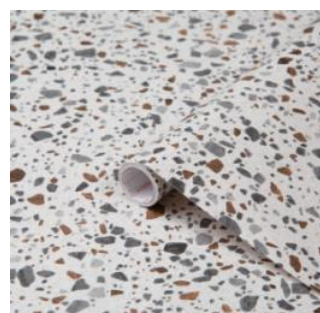

Terrazzo

346-0679 (45cm x 2m)
346-8179 (67.5cm x 2m)
200-8296 (67.5cm x 15m)
Sample ref:
STONEMARBLETILE-SP-
TERRAZZO