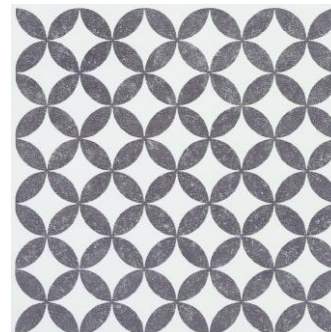

# Self-adhesive 15cm x 15cm wall tiles collection

**Alia Blue**

270-3110 (15.25cm x 15.25cm)

Sample ref:  
WALLTILES-SP-ALIABLUE

**Alia Gold**

270-3109 (15.25cm x 15.25cm)

Sample ref:  
WALLTILES-SP-ALIAGOLD

**Alia Natural**

270-3111 (15.25cm x 15.25cm)

Sample ref:  
WALLTILES-SP-ALIANATURAL

**Amira Grey**

270-3112 (15.25cm x 15.25cm)

Sample ref:  
WALLTILES-SP-AMIRAGREY

**Cubia Blue**

270-3108 (15.25cm x 15.25cm)

Sample ref:  
WALLTILES-SP-CUBIABLUE

**Cubia Gold**

270-3107 (15.25cm x 15.25cm)

Sample ref:  
WALLTILES-SP-CUBIAGOLD

**Jamila Blue**

270-3102 (15.25cm x 15.25cm)

Sample ref:  
WALLTILES-SP-JAMILABLUE

**Jamila Gold**

# Self-adhesive 15cm x 15cm wall tiles collection

**Nadia Blue**  
270-3105 (15.25cm x 15.25cm)  
Sample ref:  
WALLTILES-SP-NADIABLUE

**Nadia Gold**  
270-3104 (15.25cm x 15.25cm)  
Sample ref:  
WALLTILES-SP-NADIAGOLD